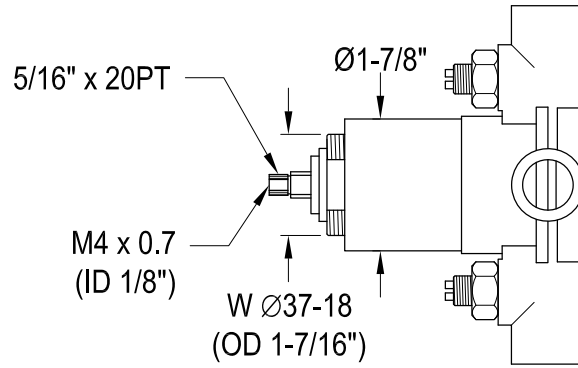

# KB3630, 1, 2, 3, 5, 6, 7, 8V

Pressure Balanced Tub & Shower Faucet, Valve Only

## Bracket